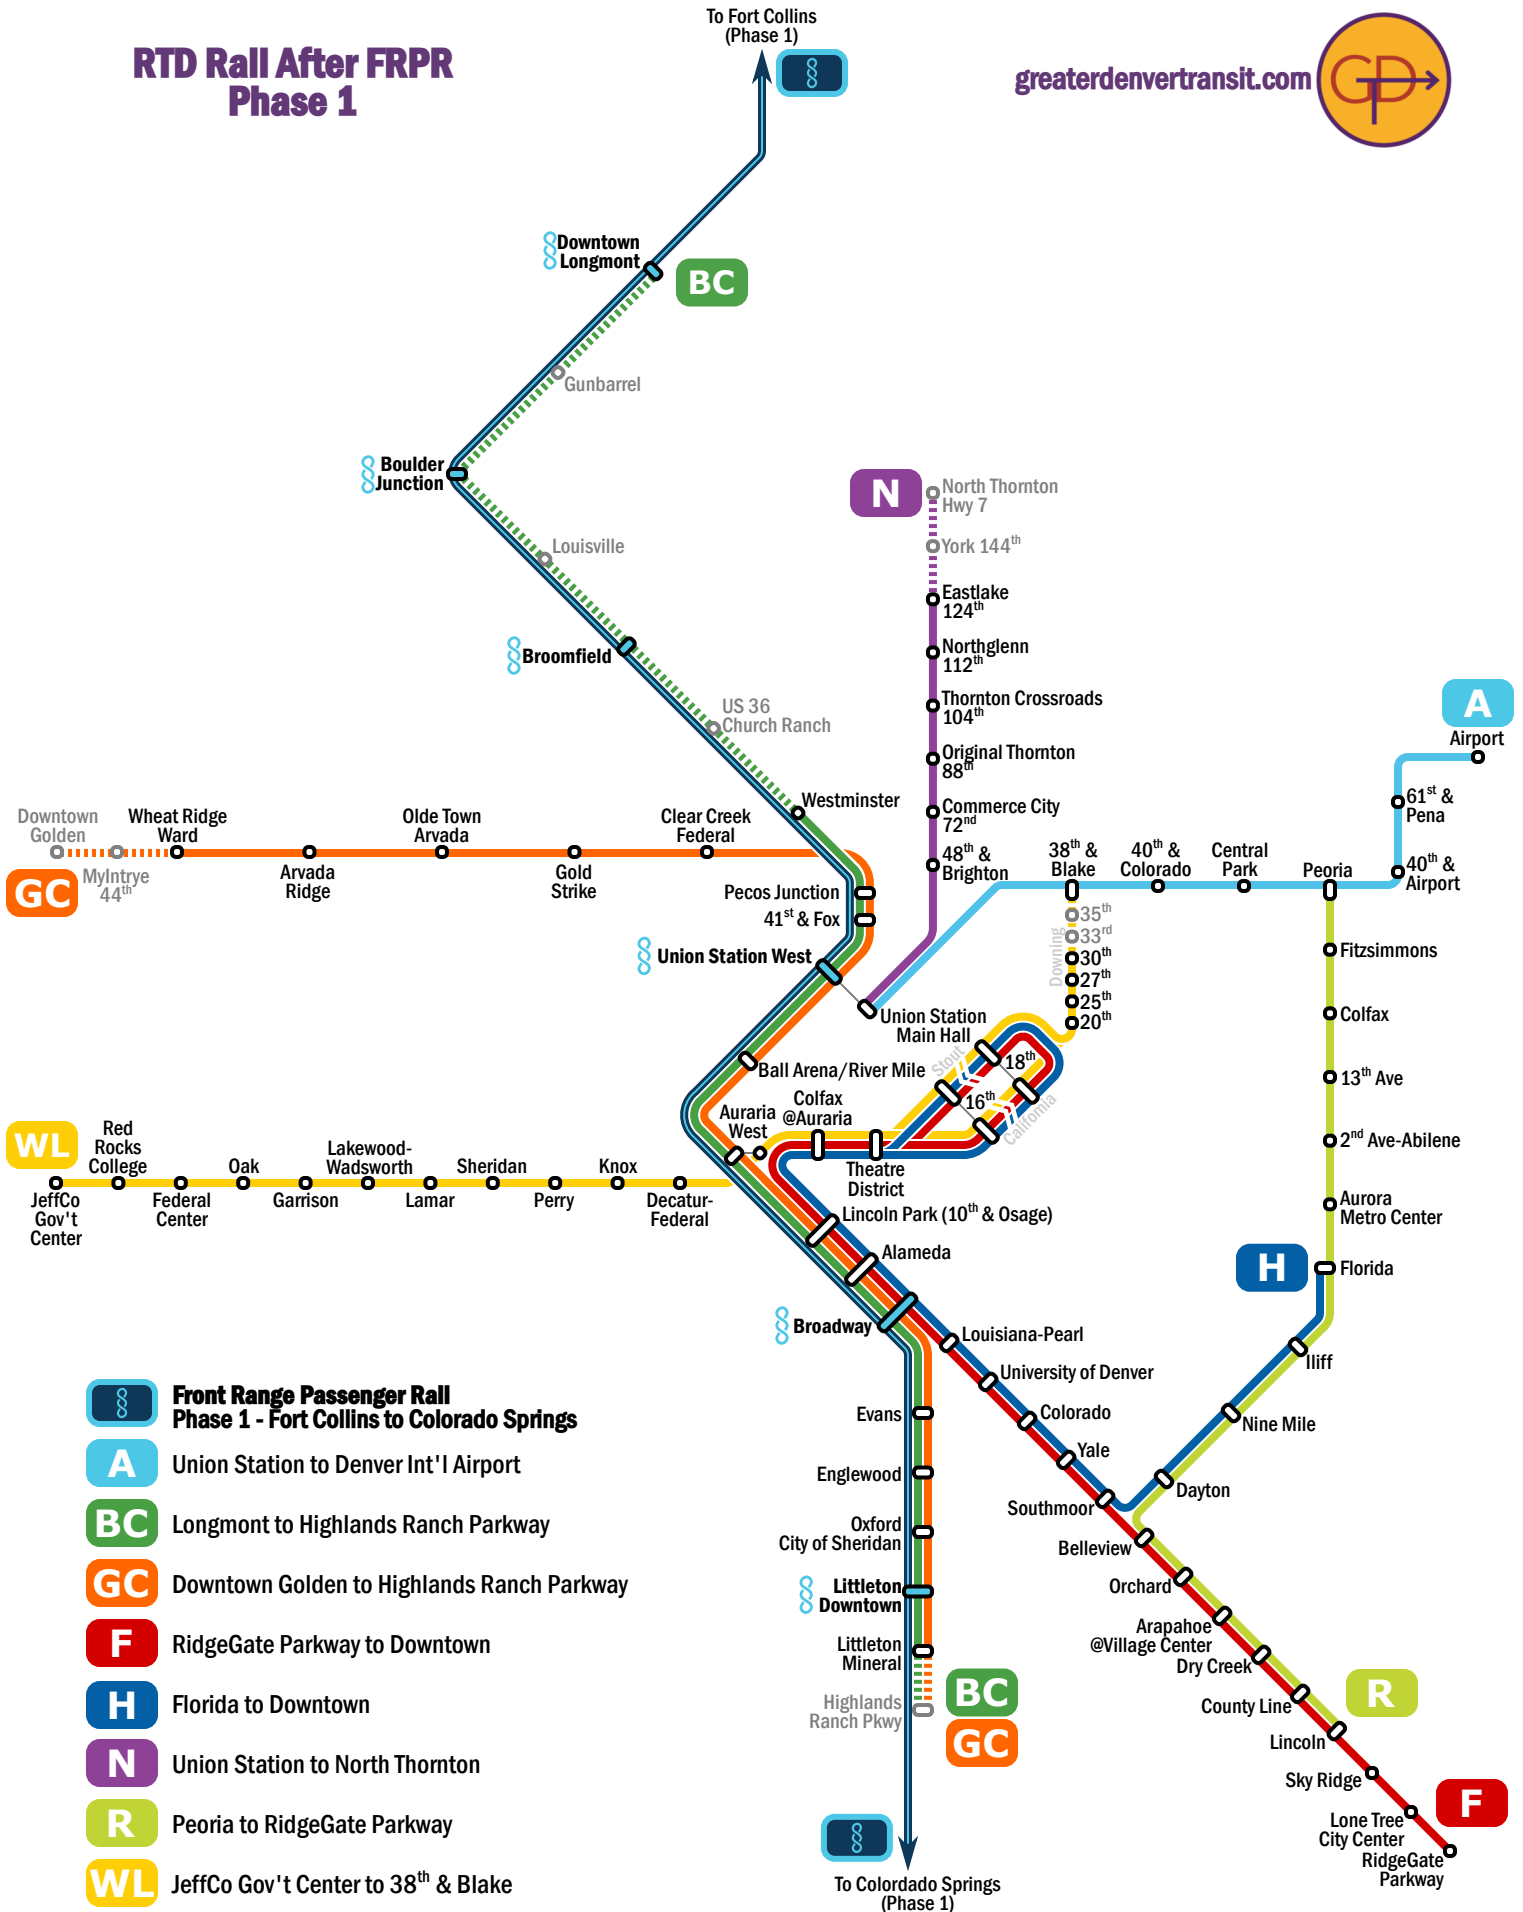

RTD Rail After FRPR Phase 1

-  **Front Range Passenger Rail Phase 1 - Fort Collins to Colorado Springs**
-  **Union Station to Denver Int'l Airport**
-  **Longmont to Highlands Ranch Parkway**
-  **Downtown Golden to Highlands Ranch Parkway**
-  **RidgeGate Parkway to Downtown**
-  **Florida to Downtown**
-  **Union Station to North Thornton**
-  **Peoria to RidgeGate Parkway**
-  **JeffCo Gov't Center to 38th & Blake**